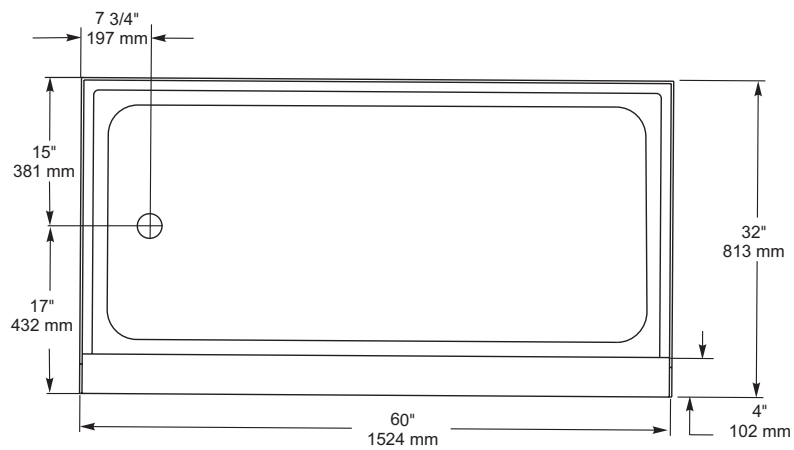

656032CR/L

60" x 32" x 24"

- 4" Threshold rectangle shower base
- Textured bottom
- Nailing flange
- Chrome drain

Left Drain - 656032CL

Right Drain - 656032CR

TOP VIEW

SIDE VIEW