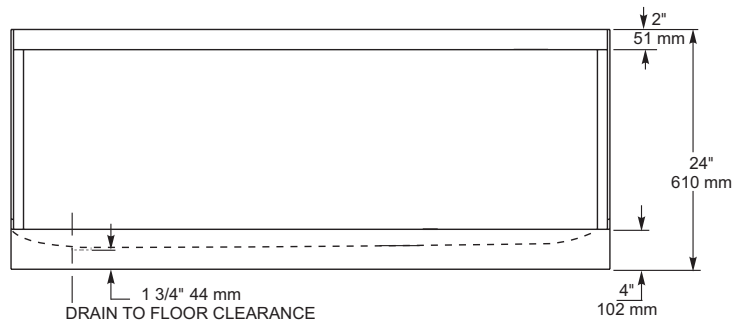

656032CR/L

60" x 32" x 24"

- 4" Threshold rectangle shower base
- Textured bottom
- Nailing flange
- Chrome drain

Left Drain - 656032CL

Right Drain - 656032CR

TOP VIEW

SIDE VIEW