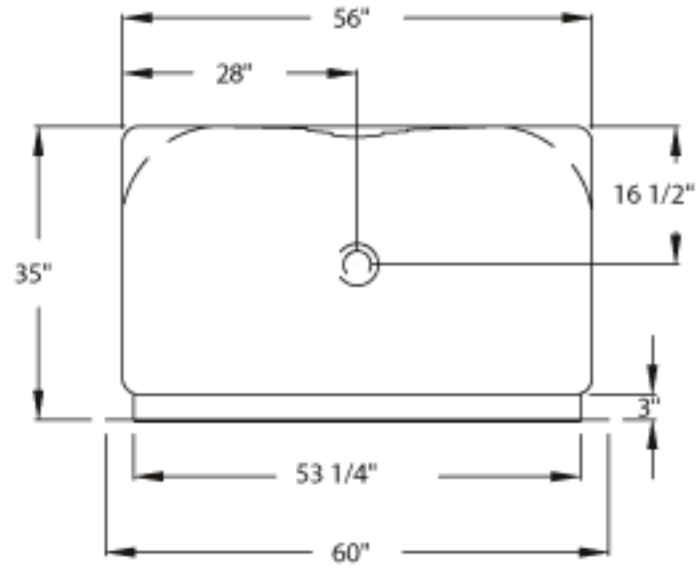

TOP VIEW

FRONT VIEW

SIDE VIEW

TOLERANCE:
 ±1/4
 REV:
 A
 ECO. NO.:
 3132
 ECO. DATE:
 7/29/10

AQUA GLASS®
 320 INDUSTRIAL PARK RD.
 ADAMSVILLE, TN 38310

PRODUCT NO.:
616036EC
 PRODUCT NAME:
**ACRYLIC
 SHOWER**

GENERAL NOTES:
 SHOWER DOOR OPENING:
 53 1/4" X 80"