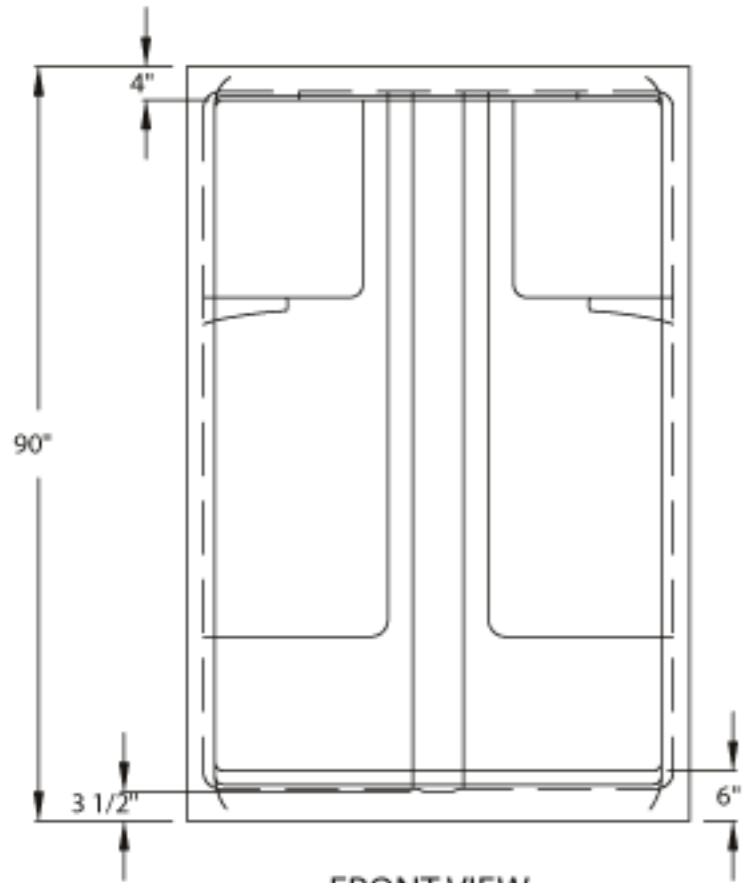

TOP VIEW

FRONT VIEW

SIDE VIEW

TOLERANCE:
 ±1/4
 REV:
 A
 ECO. NO.:
 3132
 ECO. DATE:
 7/29/10

AQUA GLASS®
 320 INDUSTRIAL PARK RD.
 ADAMSVILLE, TN 38310

PRODUCT NO.:
616036EC
 PRODUCT NAME:
**ACRYLIC
 SHOWER**

GENERAL NOTES:
 SHOWER DOOR OPENING:
 53 1/4" X 80"